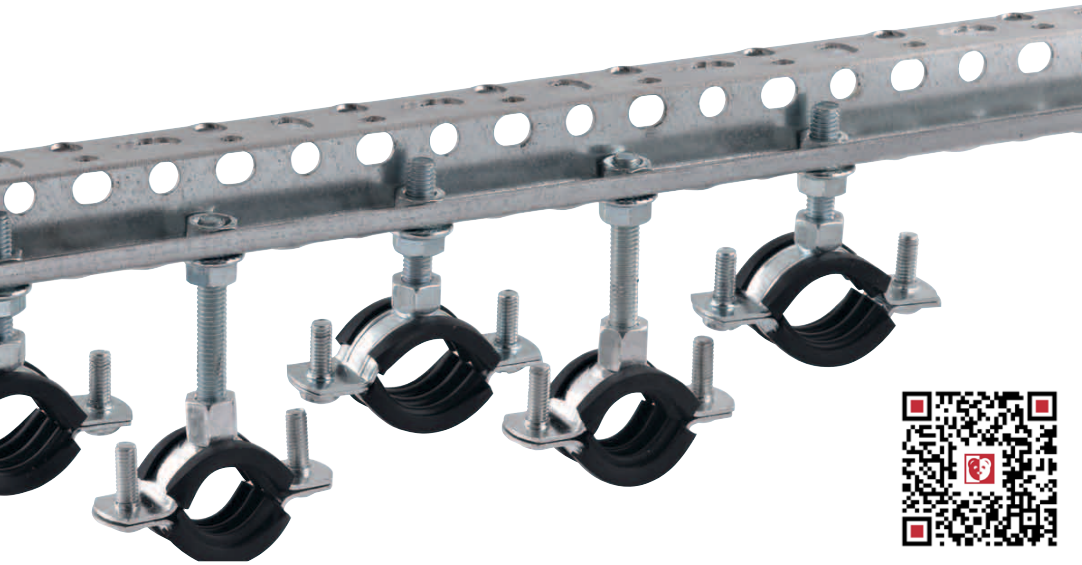

LEIFELD J-Profil M8

For light-weight ceiling and wall installation of piping up to 50 mm in diameter

More Info

- quick and easy pipe-clamp fitting using standard M8 nuts
- no requirement for expensive special parts
- versatile hole pattern allows pipe clamps to be fitted from all sides
- secure to ceiling or wall using standard threaded-rods or screws
- ideal for use with wood or plasterboard stud-wall construction

[www.youtube.com/
HeinrichLeifeldGmbH](http://www.youtube.com/HeinrichLeifeldGmbH)

[www.facebook.com/
Heinrich.Leifeld.GmbH](http://www.facebook.com/Heinrich.Leifeld.GmbH)

From:

Email:

Wholesaler:

| LEIFELD J-Profile M8 zinc-coated (Sendzimier process), 1,5 mm | | | | |
|-----------------------------------------------------------------------------------|-------------|-------------|-----------|-----|
| | Artikel No. | Pack Qty. | Preis EUR | Qty |
|  | 1800ANG | 20 x 1,20 m | 60,- | |