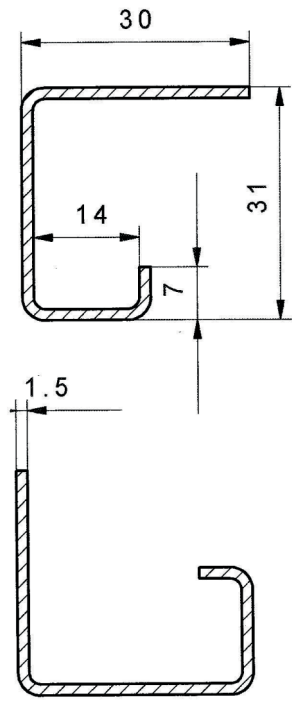

LEIFELD J-Profil M8

For light-weight ceiling and wall installation of piping up to 50 mm in diameter

More Info

- quick and easy pipe-clamp fitting using standard M8 nuts
- no requirement for expensive special parts
- versatile hole pattern allows pipe clamps to be fitted from all sides
- secure to ceiling or wall using standard threaded-rods or screws
- ideal for use with wood or plasterboard stud-wall construction

[www.youtube.com/
HeinrichLeifeldGmbH](http://www.youtube.com/HeinrichLeifeldGmbH)

[www.facebook.com/
Heinrich.Leifeld.GmbH](http://www.facebook.com/Heinrich.Leifeld.GmbH)

From:

Email:

Wholesaler:

| LEIFELD J-Profile M8 zinc-coated (Sendzimier process), 1,5 mm | | | | |
|-----------------------------------------------------------------------------------|-------------|-------------|-----------|-----|
| | Artikel No. | Pack Qty. | Preis EUR | Qty |
|  | 1800ANG | 20 x 1,20 m | 60,- | |