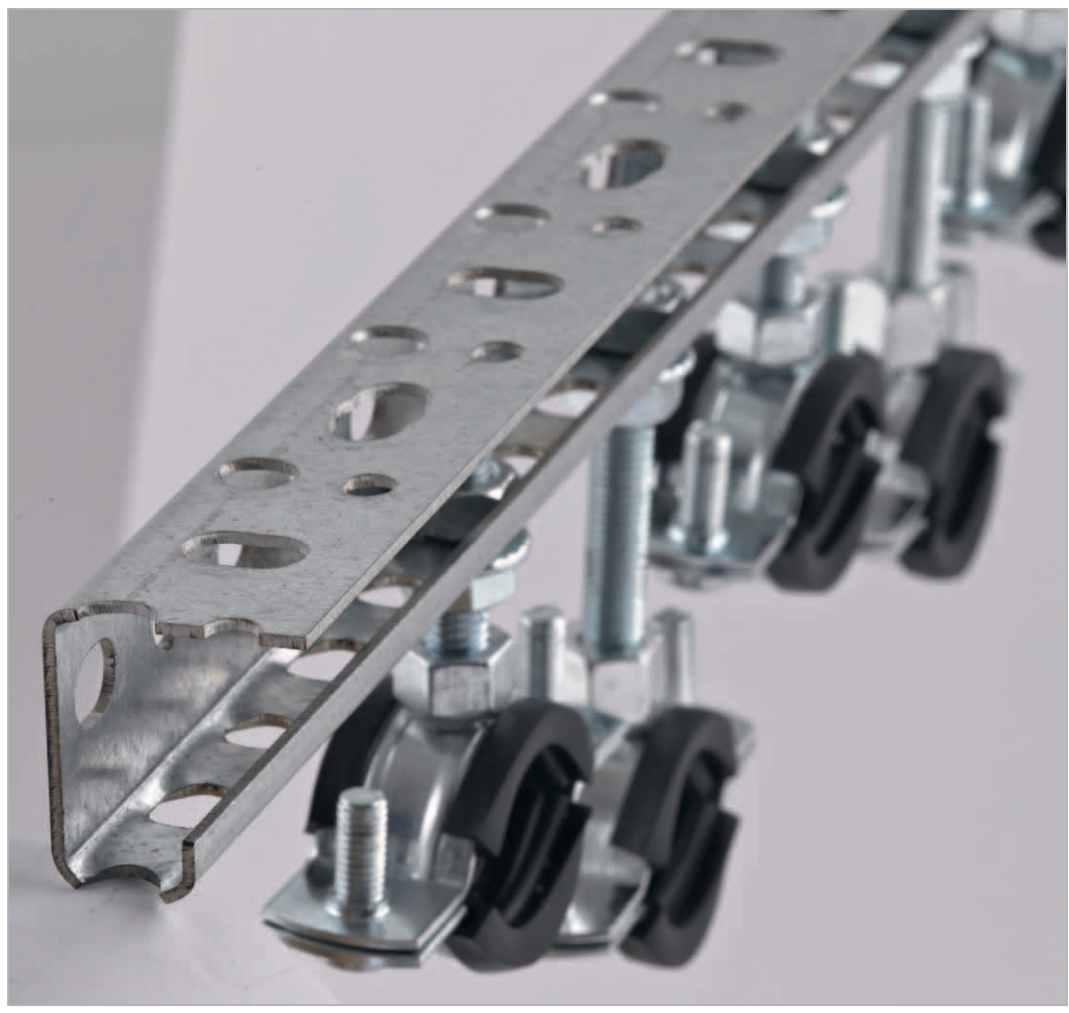

LEIFELD J-Profil M8

For light-weight ceiling and wall installation of piping up to 50 mm in diameter

More Info

- quick and easy pipe-clamp fitting using standard M8 nuts
- no requirement for expensive special parts
- versatile hole pattern allows pipe clamps to be fitted from all sides
- secure to ceiling or wall using standard threaded-rods or screws
- ideal for use with wood or plasterboard stud-wall construction

[www.youtube.com/
HeinrichLeifeldGmbH](http://www.youtube.com/HeinrichLeifeldGmbH)

[www.facebook.com/
Heinrich.Leifeld.GmbH](http://www.facebook.com/Heinrich.Leifeld.GmbH)

From:

Email:

Wholesaler:

| LEIFELD J-Profile M8 zinc-coated (Sendzimier process), 1,5 mm | | | | |
|-----------------------------------------------------------------------------------|-------------|-------------|-----------|-----|
| | Artikel No. | Pack Qty. | Preis EUR | Qty |
|  | 1800ANG | 20 x 1,20 m | 60,- | |